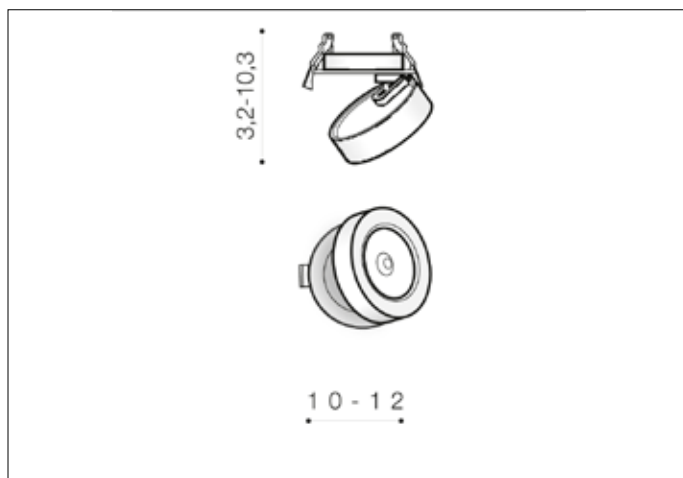

AZzardo[®]
LIGHTING

FRIDA 12W 3000K BK
AZ4527, EAN 5901238445272

Dimensions height / width / length [cm] Product Specifications

| | |
|-----------------|---------------------------|
| Product | 3,2 ~ 10,3 x 10 ~ 12 x 10 |
| Mounting inlet: | 3,5 x 7,7 x N/A |
| Ceiling base: | N/A x N/A x N/A |
| Shades | 2,3 x 10 x N/A |

| | |
|--------------------|----------------|
| Line | TECHNICAL |
| Type | Downlight |
| Type of track | N/A |
| Colour | Black |
| Material | Metal / Glass |
| Light source | 1 |
| Type of socket | LED INTEGRATED |
| Lumens | N/A |
| Kelvins | 3000 |
| Beam angle | 36° |
| Dimmable | N/A |
| CCT | N/A |
| RGB | N/A |
| RA | ? 80 |
| App remote control | N/A |
| Remote control | N/A |
| Voltage | 230V |
| Power | 12W |
| Switch location | N/A |
| Protection class | IP20 |
| Tilt | 90° |
| Rotation | 350° |

Shipping info height / width / length [cm]

| | |
|-------------------|-----------------|
| BOX 1: | 9 x 10 x 10 |
| BOX 2: | N/A x N/A x N/A |
| BOX 3: | N/A x N/A x N/A |
| Net weight [kg] | 0,34 |
| Gross weight [kg] | 0,39 |